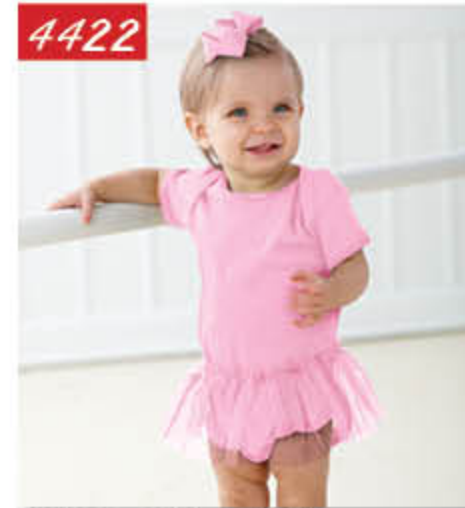

483

867

4405

4422

3401

3322

4400

4400 POLKA

4400 PICOT

3414

3400

3446

4411

4430

4437

1482

5322

1480